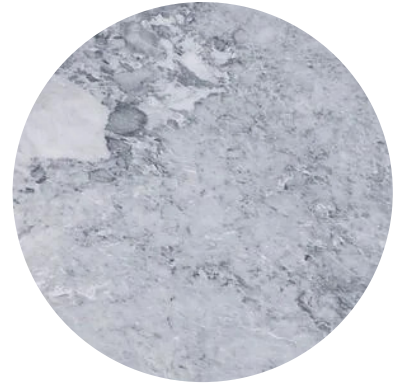

MARBLE VERSYLIS

Category:

Finish

polished, matt

* The indicated weight can vary by about 5% due to the different weight specific for the various classes of product.

Certifications

QUARTZFORMS

MADE IN GERMANY

The slab simulates natural stone so, some changes are possible in the final product.